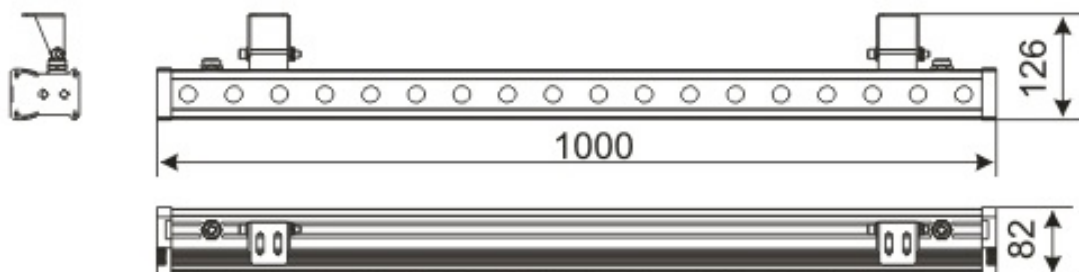

LED Wall Wash Lighting – LR-WW0131

Model No.	LR-WW0131
LED Type	CREE XP
LED Q'TY.	18
Beam Angle	40°/60°
Minimum luminous flux(lm)	1620
Voltage	120-240V
LED Watt	18W
Environmental Temperature	- 20°C~60°C
Environmental Humidity	0%-95%
Safety Class	I
Safety Type	IP65
Material	Aluminium
Driver	Included